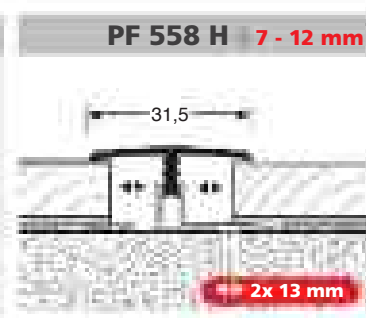

VE	10x 3,00 m	10x 2,70 m	10x 2,00 m	10x 1,00 m	10x 0,90 m
H22 Alu Buche hell**		64202722			64200922
H30 Alu Eiche hell	64203030	64202730	64202030	64201030	64200930
H33 Alu Eiche weiß gek.	64203033	64202733	64202033	64201033	64200933
H61 Alu Eiche grau		64202761			64200961
H62 Alu Eiche beige grau		64202762			64200962
H64 Alu Eiche creme		64202764			64200964
H65 Alu Eiche hellgrau		64202765			64200965
H81 Alu Nussbaum		64202781			64200981
VE 10	71,90 €/St	64,80 €/St	48,45 €/St	25,15 €/St	22,75 €/St
< VE	82,69 €/St	74,52 €/St	55,72 €/St	28,92 €/St	26,16 €/St