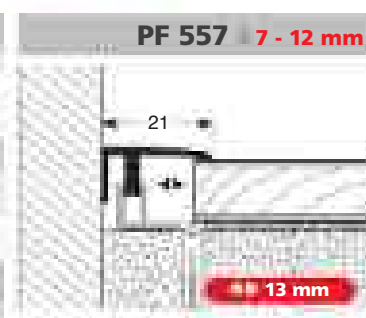

VE	10x 3,00 m	10x 2,70 m	10x 2,00 m	10x 1,00 m	10x 0,90 m
F4 Alu silber	64303004	64302704	64302004	64301004	64300904
F9 Alu sand	64303009	64302709	64302009	64301009	64300909
VE 10	61,80 €/St	55,65 €/St	41,15 €/St	21,50 €/St	19,45 €/St
< VE	71,07 €/St	64,00 €/St	47,32 €/St	24,73 €/St	22,37 €/St
F6 Alu bronze	64303006	64302706	64302006	64301006	64300906
VE 10	65,45 €/St	59,00 €/St	43,65 €/St	22,75 €/St	20,40 €/St
< VE	75,27 €/St	67,85 €/St	50,20 €/St	26,16 €/St	23,46 €/St
F2G Alu edelstahloptik f.g.	64303002	64302702	64302002	64301002	64300902
VE 10	67,85 €/St	61,05 €/St	45,20 €/St	23,60 €/St	21,20 €/St
< VE	78,03 €/St	70,21 €/St	51,98 €/St	27,14 €/St	24,38 €/St
F16 Alu pulv. schwarz		64302716	64302016	64301016	
VE 10		61,05 €/St	45,20 €/St	23,60 €/St	
< VE		70,21 €/St	51,98 €/St	27,14 €/St