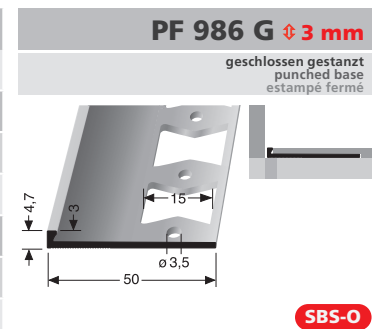

VE	10x 3,00 m			
F0 Alu natur	18863000			
VE 10	21,35 €/St			
< VE	24,55 €/St			
F4 Alu silber	18863004			
VE 10	24,95 €/St			
< VE	28,69 €/St			
F16 Alu pulv. schwarz	18863016			
VE 10	38,45 €/St			
< VE	44,22 €/St