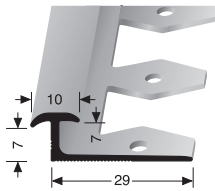

Einfach biegbare Einfassprofile

Easy bending edge trims Seuils cintrables

PF 297 EB $\downarrow$ 7 mm

offen gestanzt
open punched
estampé ouvert

SBS-O

VE	10x 2,70 m		
F4 Alu silber	18972704		
VE 10	37,95 €/St		
< VE	43,64 €/St