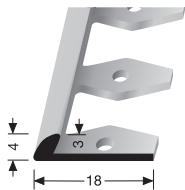

PF 357 EB $\diamond$ 3 mm

offen gestanzt
open punched
estampé ouvert

SBS-O

VE	10x 2,50 m		
F4 Alu silber	18572504		
VE 10	20,40 €/St		
< VE	23,46 €/St