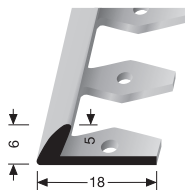

PF 359 EB $\diamond$ 5 mm

offen gestanzt
open punched
estampé ouvert

SBS-O

VE	10x 2,50 m		
F4 Alu silber	18592504		
VE 10	21,40 €/St		
< VE	24,61 €/St