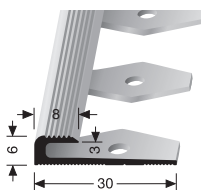

PF 804 EB $\downarrow$ 3 mm

offen gestanzt
open punched
estampé ouvert

SBS-O

VE	10x 2,50 m		
F4 Alu silber	18142504		
VE 10	26,05 €/St		
< VE	29,96 €/St