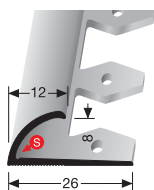

PF 371 EB $\diamond$ 5 - 8 mm

offen gestanzt
open punched
estampé ouvert

SBS-O

VE	10x 2,70 m		
F4 Alu silber	12722704		
VE 10	25,90 €/St		
< VE	29,79 €/St		

S mit Sollbiegestelle with predetermined bending point avec un point de flexion prédéterminé