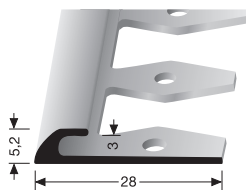

PF 359 EB \diamond 5 mm

offen gestanzt
open punched
estampé ouvert

SBS-O

VE	10x 2,50 m		
F4 Alu silber	18592504		
VE 10	21,40 €/St		
< VE	24,61 €/St		

PF 361/3 EB \diamond 3 mm

offen gestanzt
open punched
estampé ouvert