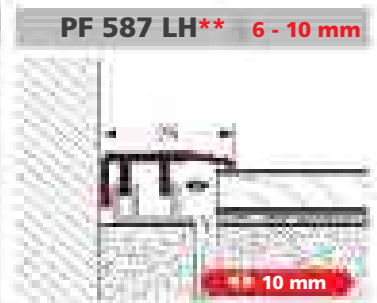

VE	10x 3,00 m	10x 2,70 m	10x 1,00 m	10x 0,90 m
H20 Alu Buche dunkel	61330020	61327020	61310020	61309020
H22 Alu Buche hell	61330022	61327022	61310022	61309022
H30 Alu Eiche hell	61330030	61327030	61310030	61309030
H31 Alu Eiche dunkel	61330031	61327031	61310031	61309031
H33 Alu Eiche weiß gek.	61330033	61327033	61310033	61309033
H40 Alu Ahorn	61330040		61310040	61309040
H61 Alu Eiche grau	61330061	61327061	61310061	61309061
H62 Alu Eiche beige grau	61330062	61327062	61310062	61309062
H63 Alu Tigua	61330063	61327063	61310063	61309063
H64 Alu Eiche creme	61330064	61327064	61310064	61309064
H80 Alu Merbau	61330080	61327080	61310080	61309080
H81 Alu Nussbaum	61330081	61327081	61310081	61309081
H95 Alu Wenge	61330095	61327095	61310095	61309095
VE 10	76,75 €/St	69,15 €/St	26,70 €/St	24,10 €/St
< VE	88,26 €/St	79,52 €/St	30,71 €/St	27,72 €/St