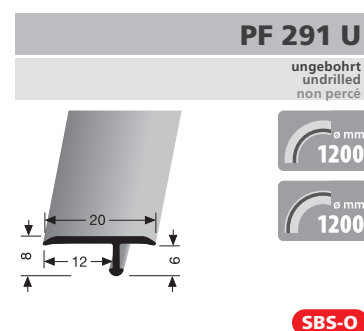

VE	10 x 2,70 m			
F3 Alu poliert	18912703			
F4 Alu silber	18912704			
F9 Alu sand	18912709			
VE 10	16,70 €/St			
< VE	19,21 €/St			
F5 Alu gold	18912705			
F6 Alu bronze	18912706			
VE 10	18,70 €/St			
< VE	21,51 €/St			
F2G Alu edelstahloptik f.g.	18912702			
VE 10	21,65 €/St			
< VE	24,90 €/St