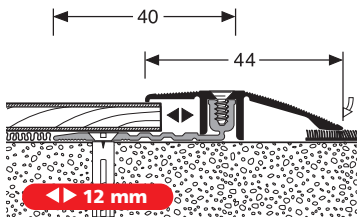

Combi

PF 286 $\updownarrow$ 6,5 - 16 mm

VE	10x 3,00 m	10x 2,70 m	10x 1,00 m	10x 0,90 m
F4 Alu silber	19203004	19202704	19201004	19200904
F9 Alu sand	19203009	19202709	19201009	19200909
VE 10	89,65 €/St	80,80 €/St	31,30 €/St	28,20 €/St
< VE	103,10 €/St	92,92 €/St	36,00 €/St	32,43 €/St
F5 Alu gold	19203005	19202705	19201005	19200905
F6 Alu bronze	19203006	19202706	19201006	19200906
F2 Alu edelstahloptik	19203002	19202702	19201002	19200902
VE 10	92,90 €/St	83,55 €/St	32,45 €/St	29,35 €/St
< VE	106,84 €/St	96,08 €/St	37,32 €/St	33,75 €/St
F17 Alu schwarz	19203017	19202717	19201017	
VE 10	95,20 €/St	85,70 €/St	33,30 €/St	
< VE	109,48 €/St	98,56 €/St	38,30 €/St	
F4G Alu silber f.g.	19203014		19201014	
VE 10	99,50 €/St		34,70 €/St	
< VE	114,43 €/St		39,91 €/St	
F1G Alu platinumium f. g.	19203011		19201011	
VE 10	106,85 €/St		37,30 €/St	
< VE	122,88 €/St		42,90 €/St