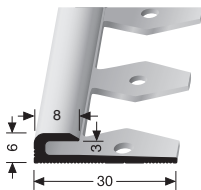

PF 801 EB $\downarrow$ 3 mm

offen gestanzt
open punched
estampé ouvert

SBS-O

VE	10x 2,50 m		
F4 Alu silber	18242504		
VE 10	26,05 €/St		
< VE	29,96 €/St