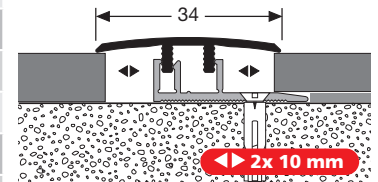

Premium-Vinyl Plus

VE	10x 3,00 m	10x 2,00 m	10x 1,00 m
F4 Alu silber	67830004	67820004	67810004
F9 Alu sand	67830009	67820009	67810009
VE 10	67,25 €/St	45,70 €/St	23,15 €/St
< VE	77,34 €/St	52,56 €/St	26,62 €/St
F6 Alu bronze	67830006	67820006	67810006
VE 10	70,75 €/St	48,10 €/St	24,35 €/St
< VE	81,36 €/St	55,32 €/St	28,00 €/St
F2G Alu edelstahloptik f.g.	67830002	67820002	67810002
VE 10	75,45 €/St	51,25 €/St	25,95 €/St
< VE	86,77 €/St	58,94 €/St	29,84 €/St
F16 Alu pulv. schwarz	67830016	67820016	67810016
VE 10	78,80 €/St	53,45 €/St	27,00 €/St
< VE	90,62 €/St	61,47 €/St	31,05 €/St

PF 678 $\updownarrow$ 5,3 - 8,5 mm