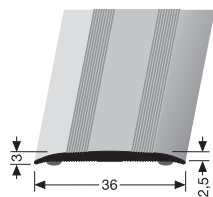

Übergangprofile

Connecting profiles Seuils de raccordement

PF 440 SK

selbstklebend
self-adhesive
auto-adhésif

SBS-O

VE	10x 2,70 m	15x 1,00 m	15x 0,90 m
F4 Alu silber	11402704	11401004	11400904
F9 Alu sand**	11402709	11401009	
VE 10/15	27,85 €/St	10,70 €/St	9,90 €/St
< VE	32,03 €/St	12,31 €/St	11,39 €/St
F5 Alu gold**	11402705		
F6 Alu bronze	11402706**	11401006	
F2 Alu edelstahloptik	11402702	11401002	11400902
VE 10/15	30,35 €/St	11,55 €/St	10,75 €/St
< VE	34,90 €/St	13,28 €/St	12,36 €/St
F16 Alu pulv. schwarz	11402716		
VE 10/15	33,40 €/St		
< VE	38,41 €/St