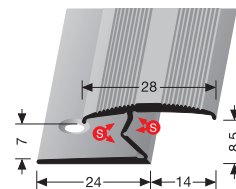

3,0

SBS

VE	10x 2,70 m	15x 1,00 m	15x 0,90 m
F4 Alu silber	12822704	12821004	12820904
F9 Alu sand	12822709	12821009	12820909
VE 10/15	28,45 €/St	10,45 €/St	9,65 €/St
< VE	32,72 €/St	12,02 €/St	11,10 €/St
F5 Alu gold	12822705		12820905
F6 Alu bronze	12822706	12821006	12820906
F2 Alu edelstahloptik	12822702	12821002**	12820902
VE 10/15	30,80 €/St	11,50 €/St	10,30 €/St
< VE	35,42 €/St	13,23 €/St	11,85 €/St

PF 382 $\diamond$ 3 - 8,5 mm

versenkt gebohrt
countersunk drilled
à percement noyé