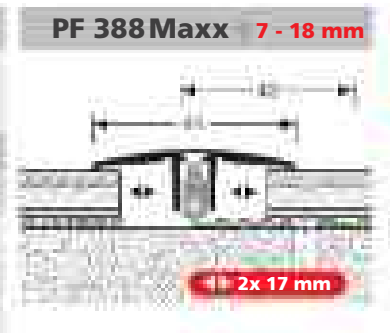

Combi-Maxx

VE	10x 3,00 m	10x 2,70 m	10x 1,00 m	10x 0,90 m
F4 Alu silber	19633004	19632704	19631004	19630904
F9 Alu sand	19633009**	19632709	19631009**	19630909
VE 10	102,95 €/St	92,65 €/St	35,90 €/St	32,35 €/St
< VE	118,39 €/St	106,55 €/St	41,29 €/St	37,20 €/St
F5 Alu gold	19633005**	19632705	19631005**	19630905
F6 Alu bronze	19633006	19632706	19631006	19630906
F2 Alu edelstahloptik	19633002	19632702	19631002	19630902
VE 10	107,40 €/St	96,75 €/St	37,30 €/St	33,75 €/St
< VE	123,51 €/St	111,26 €/St	42,90 €/St	38,81 €/St