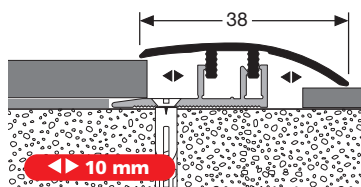

Premium-Vinyl Plus

PF 676 $\downarrow$ 5,3 - 8,5 mm

VE	10x 3,00 m	10x 2,00 m	10x 1,00 m
F4 Alu silber	67630004	67620004	67610004
F9 Alu sand	67630009	67620009	67610009
VE 10	74,25 €/St	50,50 €/St	25,60 €/St
< VE	85,39 €/St	58,08 €/St	29,44 €/St
F6 Alu bronze	67630006	67620006	67610006
VE 10	77,85 €/St	52,85 €/St	26,80 €/St
< VE	89,53 €/St	60,78 €/St	30,82 €/St
F2G Alu edelstahloptik f.g.	67630002	67620002	67610002
VE 10	82,45 €/St	56,10 €/St	28,30 €/St
< VE	94,82 €/St	64,52 €/St	32,55 €/St
F16 Alu pulv. schwarz	67630016	67620016	67610016
VE 10	85,85 €/St	58,30 €/St	29,45 €/St
< VE	98,73 €/St	67,05 €/St	33,87 €/St