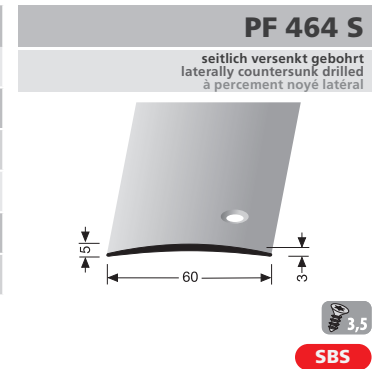

VE	10x 2,70 m	10x 1,00 m
F4 Alu silber	12642704	12641004
VE 10	40,70 €/St	15,40 €/St
< VE	46,81 €/St	17,71 €/St
F5 Alu gold**	12642705	12641005
VE 10	41,55 €/St	15,75 €/St
< VE	47,78 €/St	18,11 €/St