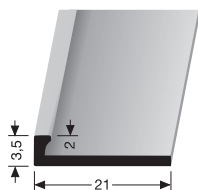

Abschlussprofile für die gerade Verlegung

Border profiles for straight laying Seuils d'arrêt pour la pose droite

PF 299 U $\updownarrow$ 2 mm

ungebohrt
undrilled
non percé

SBS-O

VE	10x 2,50 m			
F0 Alu natur	18992520			
VE 10	12,20 €/St			
< VE	14,03 €/St			
F3 Alu poliert	18992523			
F4 Alu silber	18992524			
F9 Alu sand	18992529			
VE 10	14,65 €/St			
< VE	16,85 €/St			
F5 Alu gold	18992525			
F6 Alu bronze	18992526			
F2 Alu edelstahloptik	18992522			
VE 10	16,00 €/St			
< VE	18,40 €/St			
F15 Alu pulv. weiß	18202515			
F16 Alu pulv. schwarz	18202516			
VE 10	22,35 €/St			
< VE	25,70 €/St