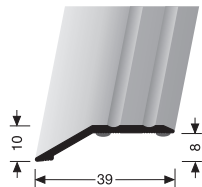

PF 244 SK

selbstklebend
self-adhesive
auto-adhésif

SBS-O

VE	10x 3,00 m	10x 2,70 m	15x 1,00 m	15x 0,90 m
F4 Alu silber	13443004	13442704	13441004	13440904
F9 Alu sand	13443009	13442709	13441009	13440909
VE 10/15	31,40 €/St	28,20 €/St	10,75 €/St	10,30 €/St
< VE	36,11 €/St	32,43 €/St	12,36 €/St	11,85 €/St
F5 Alu gold	13443005	13442705		13440905
F6 Alu bronze	13443006	13442706		13440906
F2 Alu edelstahloptik	13443002	13442702	13441002	13440902
VE 10/15	33,55 €/St	30,25 €/St	11,50 €/St	10,40 €/St
< VE	38,58 €/St	34,79 €/St	13,23 €/St	11,96 €/St
F15 Alu pulv. weiß		13442715		13440915
F16 Alu pulv. schwarz	13443016	13442716		13440916
VE 10/15	36,90 €/St	33,20 €/St		11,70 €/St
< VE	42,44 €/St	38,18 €/St		13,46 €/St

** Auslaufartikel! Discontinued product! Article discontinued!