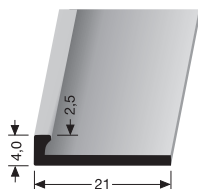

PF 300 U $\updownarrow$ 2,5 mm

ungebohrt
undrilled
non percé

SBS-O

VE	10x 2,50 m			
F0 Alu natur	18002520			
VE 10	12,75 €/St			
< VE	14,66 €/St			
F3 Alu poliert	18002523			
F4 Alu silber	18002524			
F9 Alu sand	18002529			
VE 10	15,40 €/St			
< VE	17,71 €/St			
F5 Alu gold	18002525			
F6 Alu bronze	18002526			
F2 Alu edelstahloptik	18002522			
VE 10	16,65 €/St			
< VE	19,15 €/St