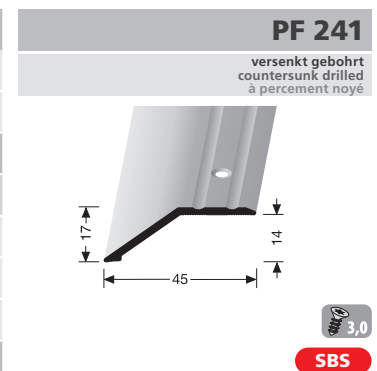

VE	10x 3,00 m	10x 2,70 m	15x 0,90 m	
F4 Alu silber	12413004	12412704	12410904	
F9 Alu sand	12413009**	12412709	12410909	
VE 10/15	34,80 €/St	31,30 €/St	10,90 €/St	
< VE	40,02 €/St	36,00 €/St	12,54 €/St	
F5 Alu gold	12413005**	12412705	12410905	
F6 Alu bronze	12413006**	12412706	12410906	
F2 Alu edelstahloptik	12413002**	12412702	12410902	
VE 10/15	38,55 €/St	34,75 €/St	11,80 €/St	
< VE	44,33 €/St	39,96 €/St	13,57 €/St