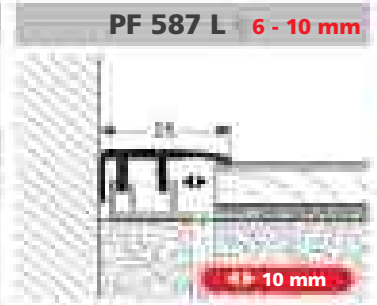

Premium-Laminat

VE	10x 3,00 m	10x 2,70 m	10x 1,00 m	10x 0,90 m
F4 Alu silber	61330004	61327004	61310004	61309004
F9 Alu sand	61330009**	61327009	61310009**	61309009
VE 10	64,85 €/St	58,35 €/St	22,35 €/St	20,35 €/St
< VE	74,58 €/St	67,10 €/St	25,70 €/St	23,40 €/St
F5 Alu gold	61330005**	61327005	61310005**	61309005**
F6 Alu bronze	61330006**	61327006	61310006**	61309006**
F2 Alu edelstahloptik	61330002	61327002	61310002	61309002
VE 10	66,70 €/St	60,05 €/St	23,05 €/St	21,05 €/St
< VE	76,71 €/St	69,06 €/St	26,51 €/St	24,21 €/St