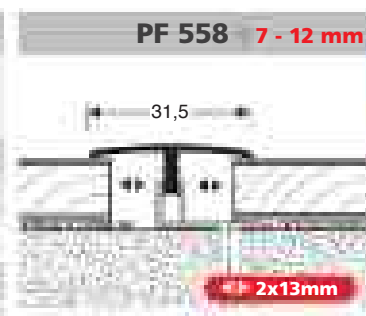

UNO-Click-Laminat

VE	10x 3,00 m	10x 2,70 m	10x 2,00 m	10x 1,00 m	10x 0,90 m
F4 Alu silber	64203004	64202704	64202004	64201004	64200904
F9 Alu sand	64203009	64202709	64202009	64201009	64200909
VE 10	61,50 €/St	55,40 €/St	41,05 €/St	21,40 €/St	19,35 €/St
< VE	70,73 €/St	63,71 €/St	47,21 €/St	24,61 €/St	22,25 €/St
F6 Alu bronze	64203006	64202706	64202006	64201006	64200906
VE 10	65,25 €/St	58,75 €/St	43,55 €/St	22,65 €/St	20,35 €/St
< VE	75,04 €/St	67,56 €/St	50,08 €/St	26,05 €/St	23,40 €/St
F2G Alu edelstahloptik f.g.	64203002	64202702	64202002	64201002	64200902
VE 10	67,65 €/St	60,95 €/St	45,10 €/St	23,55 €/St	21,10 €/St
< VE	77,80 €/St	70,09 €/St	51,87 €/St	27,08 €/St	24,27 €/St
F16 Alu pulv. schwarz		64202716	64202016	64201016	
VE 10		60,95 €/St	45,10 €/St	23,55 €/St	
< VE		70,09 €/St	51,87 €/St	27,08 €/St