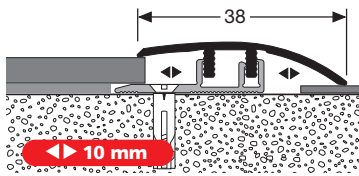

Premium-Vinyl Maxx

PF 576 V Maxx ϕ 3,5 - 6,5 mm

(4 - 11 mm)*

VE	10x 3,00 m	10x 2,70 m	10x 2,00 m	10x 1,00 m
F4 Alu silber	62730004		62720004	62710004
F9 Alu sand	62730009		62720009	62710009
VE 10	71,40 €/St		48,55 €/St	24,65 €/St
< VE	82,11 €/St		55,83 €/St	28,35 €/St
F6 Alu bronze	62730006**		62720006	62710006**
VE 10	74,95 €/St		50,85 €/St	25,75 €/St
< VE	86,19 €/St		58,48 €/St	29,61 €/St
F2G Alu edelstahloptik f.g.	62730002		62720002	62710002
VE 10	79,60 €/St		54,15 €/St	27,35 €/St
< VE	91,54 €/St		62,27 €/St	31,45 €/St
F16 Alu pulv. schwarz	62730016	62727016	62720016	62710016
VE 10	79,60 €/St	80,60 €/St	54,15 €/St	27,35 €/St
< VE	91,54 €/St	92,69 €/St	62,27 €/St	31,45 €/St