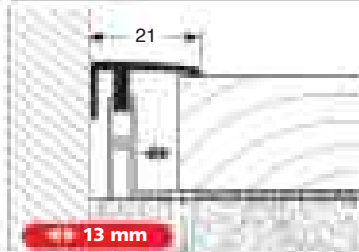

PF 563 17 - 22 mm

VE	10x 3,00 m	10x 2,00 m	10x 1,00 m
F4 Alu silber	64323004	64322004	64321004
F9 Alu sand	64323009	64322009	64321009
VE 10	69,25 €/St	46,25 €/St	24,05 €/St
< VE	79,64 €/St	53,19 €/St	27,66 €/St
F6 Alu bronze	64323006	64322006	64321006
VE 10	73,05 €/St	48,65 €/St	25,30 €/St
< VE	84,01 €/St	55,95 €/St	29,10 €/St
F2G Alu edelstahloptik f.g.	64323002	64322002	64321002
VE 10	75,40 €/St	50,20 €/St	26,05 €/St
< VE	86,71 €/St	57,73 €/St	29,96 €/St