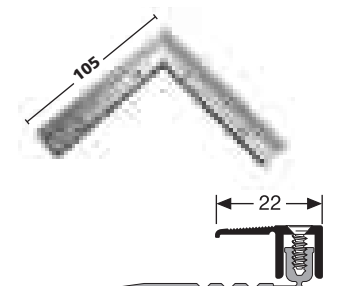

VE	1x 10,5 x 10,5 cm			
F4 Alu silber	19730304			
VE 1	63,45 €/St			
F2 Alu edelstahloptik	19730302			
VE 1	63,50 €/St			

PF 387 TS AE $\updownarrow$ 5-11,5 mm
90° Außenecke
90° Outer Corner 90° Angle Extérieur