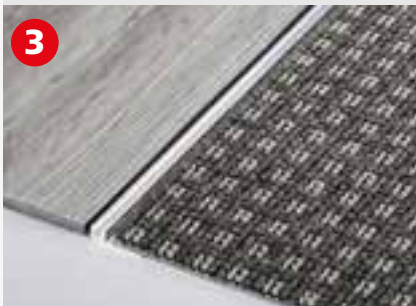

3 TOP-Profil auf dem BASIS-Profil festschrauben, Höhendifferenz mit wohl-dosierten Schlägen (Schlagklotz) anpassen. Schrauben nachziehen!

Screw the TOP-Profile on the BASE-Profile, adjust differences in height by well-controlled hammer blows (impact block). Fasten all screws again afterwards!

Vissez le seuil de recouvrement (partie supérieure) sur le seuil de base. Adaptez la différence d' hauteur avec des coups bien dosés (cale en bois). Reserrez les vis!